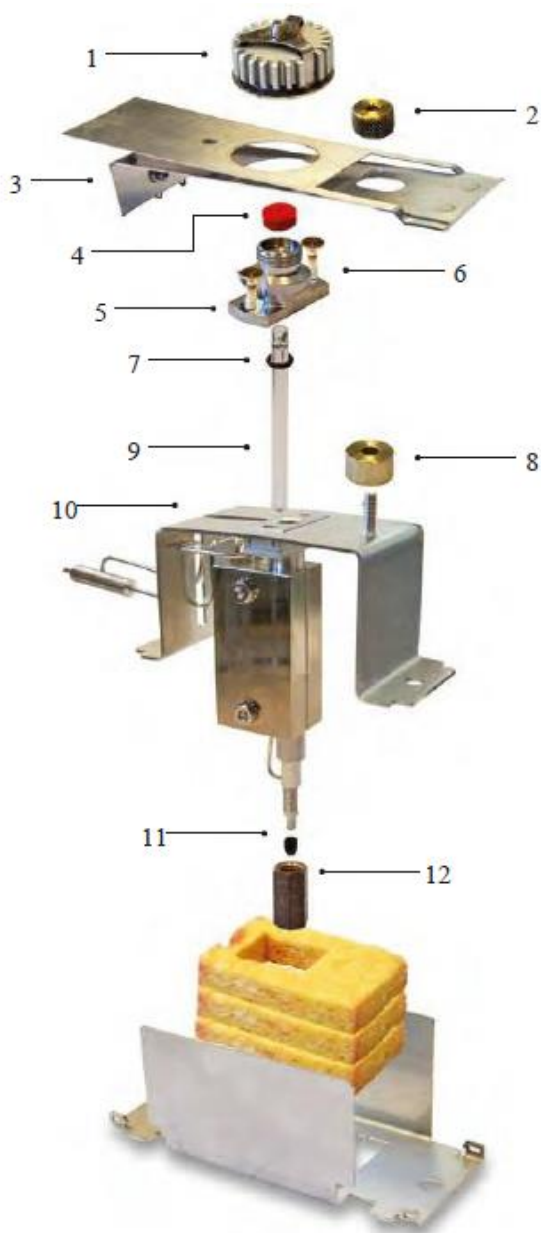

SCION S/SL (1177) Spare Parts

#	Description	P/N
1	Injector Nut	392597501
	Injector Nut Wrench	390842300
2	Switch Nut	392597101
3	Automatic Start Switch	390820601
4	Septum, 9mm	See Septa
	BTO, lowest bleed	CR298713
	Marathon, autosampler	CR239778
	Advanced Green 3	CR246713
5	Septum Pick	7200008400
	Septum Purge Head	
5	EFC21, stainless-steel	392597301
	EFC21, UltiMetal™	392597303
	EFC25, stainlesssteel,manual	392597302
	EFC25, UltiMetal™,manual	392597304
6	Purge Head Screw	391866308
7	O-ring, Liner	
	Graphite, 6.5mm	392611930
	Viton®, 6.5mm	8850103100
8	Spacer	392598101
9	Liner	See Liners
10	Injector Body	
	Stainless Steel	392599401
	UltiMetal™	392599411
	Manual	392599501
11	Column Ferrule	See ferrules
12	Column Nut	
	0.9mm Capillary, brass	394955100
	1.6mm for1/16", brass	CP742351
	High Temp, stainless-steel	CP743117
13	SplitVent Pencil Filter,charcoal	CP742211
14	CarrierGas Pencil Filter,duo-bed	CP742210