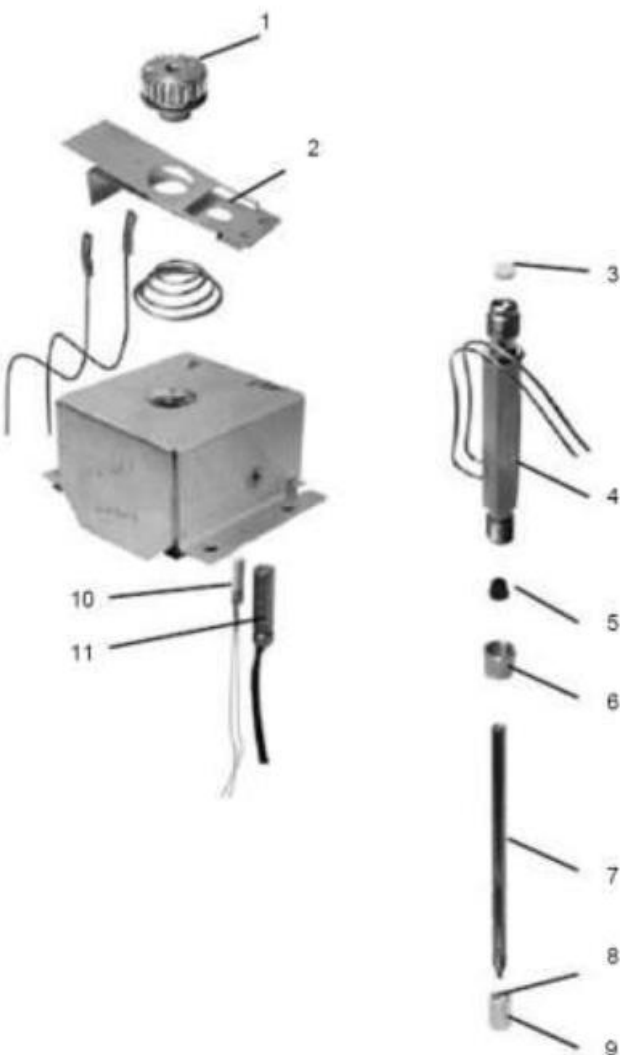

SCION PWOC (1041) Spare Parts

#	Description	P/N
1	Injector Nut, Autosampler	390812700
	Injector Nut, manual	392595501
	Injector Nut Wrench	390842300
2	Injector Start Switch	390820601
	3	Septum, 9.5 mm
3	BTO, lowest bleed	CR298705
	Marathon, autosampler	CR239778
	Advanced Green 3	CR246124
	Septum Pick	7200008400
3	Automatic Start Switch	390820601
4	Injector body	392548201
	5	Injector Body Ferrule
	40%G/60%V, upto400°C	CR213400
	Graphite, upto450°C	CR211400
6	Injector Body Nut, stainless steel	SWSS4021
7	0.53mmInjectorInsert	392543101
8	Column Ferrule	See ferrules
	9	Column Nut
	0.9mm Capillary, brass	394955100
10	Temperature Probe	392537401
11	Heater, 230V 125W	392539602
	Packed column Adapter kit	392558891