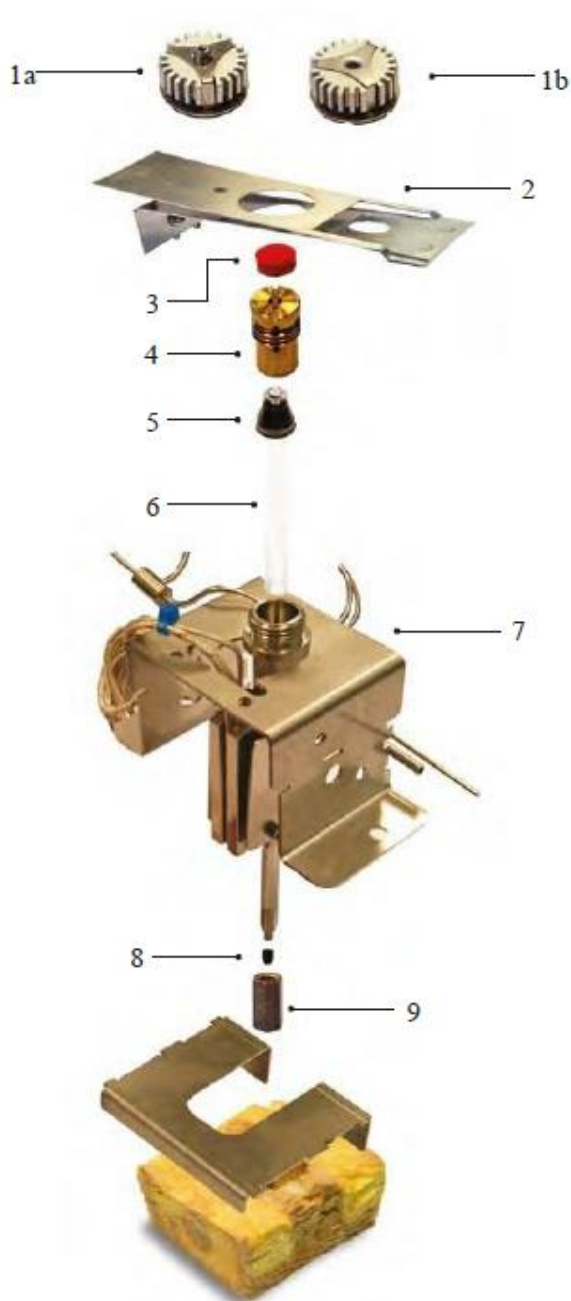

SCION PTV Inlet (1079) Spare Parts

#	Description	P/N
1a	Injector Nut	392595401
1b	Injector Nut	394966601
	Injector Nut Wrench	390842300
2	Automatic Start Switch	390820601
3	Septum, 11.5 mm	See Septa
	BTO, lowest bleed	CR298777
	Marathon, autosampler	CR239787
	Advanced Green 3	CR246725
	Septum Pick	7200008400
4	Septum Support, gold plated	391867600
5	Liner Ferrule, graphite 5mm	392534201
6	Liner	See Liners
7	Injector Body	
	EFC21, stainless-steel	392544001
	EFC21, UltiMetal™	392544011
	EFC25, stainless steel, manual	392559601
	EFC25, UltiMetal™, manual	392597304
8	Column Ferrule	See ferrules
9	Column Nut	
	0.9mm Capillary, brass	394955100
	1.6mm for 1/16", brass	CP742351
	High Temp, stainless steel	CP743117
	Split Vent Pencil Filter, charcoal	CP742211
	Carrier Gas Pencil Filter, duo-bed	CP742210