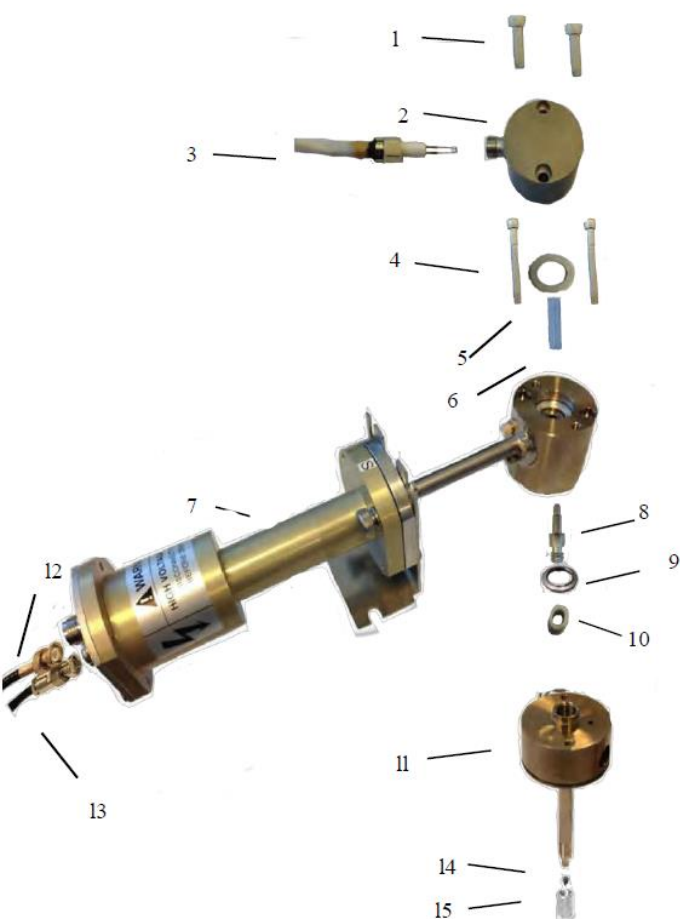

# SCION PFPD Spare Parts

#	Description	P/N
1	Hex screw,8-32x3/4"	392519401
2	Ignitor Cap Assy	392513400
3	Ignitor Cable Assy	392546101
4	Screw,8-32x11/2"	391866307
5	Aluminium Crunch Washer	1500334701
6	Quartz Combustor	
	2 mm, Sulphur	392517600
	3 mm, Phosphorous	392517700
7	PFPD Tower	
	N,P,S Assy	392513301
	S and P Assy	392513300
8	Combustor Holder	
	2 mm, Sulphur	392517800
	3mm, Phosphorous	392517901
9	Aluminium Crunch Washer	1500334701
10	Seal Combustor Support	392513800
11	Detector Base	392547601
12	High Voltage Cable Assy	
13	Signal Cable Assy	
14	Column Ferrule	See Ferrules
15	Column Nut	
	0.9mm Capillary, brass	394955100
	1.6mm for1/16", brass	CP742351
	High Temp, stainless-steel	CP743117
	Diffusion Source kit	392515700
	Combustor Support Wrench	392519200
	PFPD TestMix	8200504803