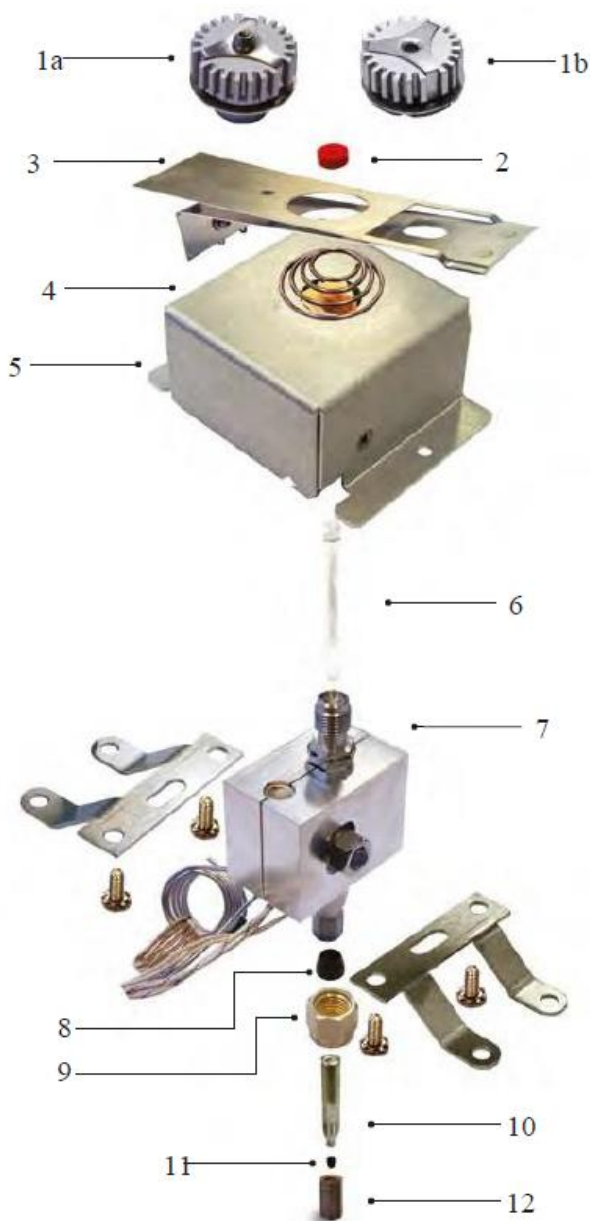

SCION Flash (1061) Spare Parts

#	Description	P/N
1a	Injector Nut, Autosampler	390812700
1b	Injector Nut, manual	392595501
	Injector Nut Wrench	390842300
2	Septum, 9.5 mm	See Septa
	BTO, lowest bleed	CR298705
	Marathon, autosampler	CR239188
	Advanced Green 3	CR246124
	Septum Pick	7200008400
3	Automatic Start Switch	390820601
4	Spring	Call
5	Cover & insulation	Call
6	Glass Insert	392611943
	Flash Glass Insert Megabore 5pk	392611943
	Flash Glass Insert Packed 5pk	392611944
	Packed Colum Adapter Kit 1/8" SS	392558892
7	Injector Body	392548301
8	Column Ferrule	See ferrules
	40%G/60%V, up to 400°C	CR213400
	Graphite, up to 450°C	CR211400
9	Injector Body Nut, stainless steel	SWSS4021
10	Flash Vaporization Column Guide	392558301
11	Column Ferrule	See ferrules
12	Column Nut	
	0.9mm Capillary, brass	394955100
	1.6mm for 1/16", brass	CP742351
	High Temp, stainless-steel	CP743117
	Carrier Gas Pencil Filter, duo-bed	CP742210