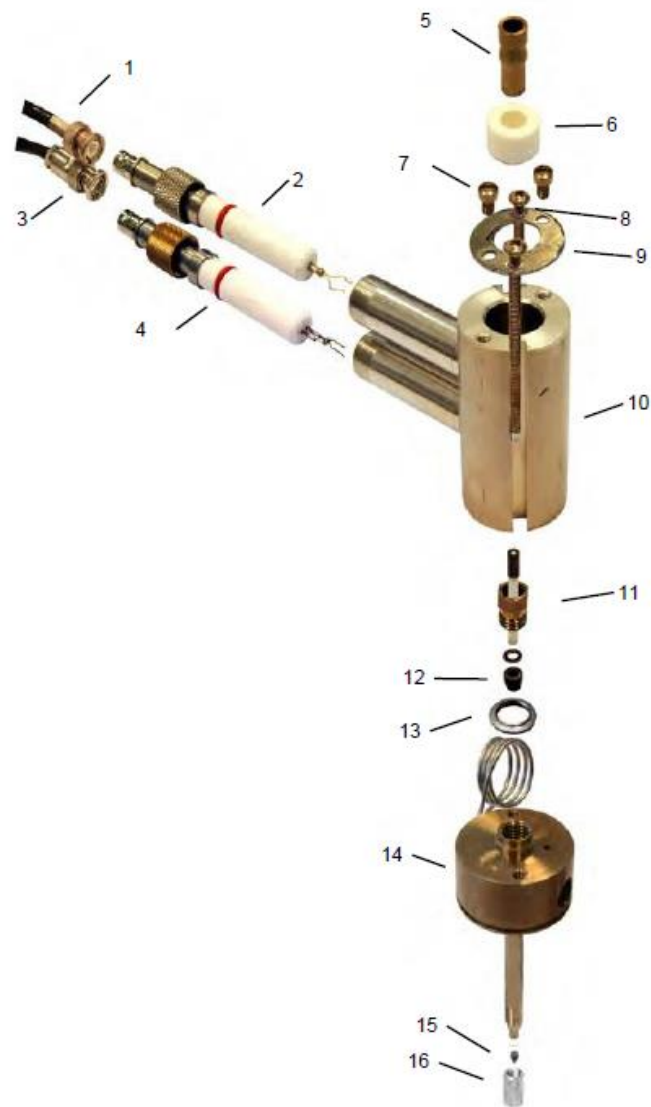

SCION FID Spare Parts

#	Description	P/N
1	Signal Cable	391783000
2	Signal Probe	200187300
3	Ignitor Cable	392548701
4	Ignitor Probe	200187200
5	Collector Tube	394958700
6	Lower Ceramic Insulator	2100003200
7	Screws,8-32x1/4"	1214200804
8	Tower Screws,8-32x3"	391866302
9	Tower Top Plate	3400073100
0	Detector Tower Body	100099300
11	FlameTip	
	0.01"capillarytipw/nut	200187500
	0.02"standardtipw/nut	200193800
12	FlameTip Ferrule	
	Vespel 100%,upto350°C	CR212200
	40%G/60%V,upto400°C	CR213200
	Graphite,upto450°C	CR211200
13	Aluminium Crunch Washer	1500334701
14	Detector Base	392547501
15	Column Ferrule	See Ferrules
16	Column Nut	
	0.9mm Capillary, brass	394955100
	1.6mm for1/16", brass	CP742351
	High Temp, stainless-steel	CP743117
	Probe O-Ring,0.505OD	390596004
	Flow Tube,1/8"OD 200196700	200196700
	FID TestMix	8200504807